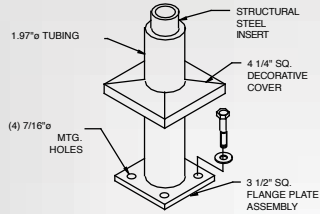

FLANGE MOUNT

SUGARLAND, TX